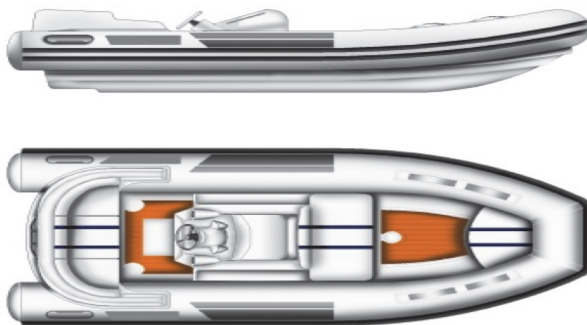

EVOLUTION TENDERS

Manufactured By:
Evolution Tenders LLC
2070 Tigertail Blvd Suite CC
Dania Beach, Florida
(954)540-2341
www.evolutiontenders.com

COMING September 2015

Yamaha 110 Hp Four Stroke

Evolution Tenders EVO 12

Following the success of Evolution Tenders M10 jet series the company has announced the release of their Evo series jet tender starting with the Evo 12.

The Evo 12 will feature a fully inflatable tube set coupled with an easy to maintain Yamaha 110hp power plant. The Evo design creates a deep deck for safety yet is only 32" overall in height. The helmsman's wrap around seat provides dual seating at the helm for comfort while the Yamaha power package provides low fuel consumption and extremely quiet operation.

While still in development and scheduled for a June release the Evo 12 will come in just under 11'9" with a 5'7" beam, seating for 4 adults plus gear, a 11 gallon fuel tank and be priced all inclusive at \$38,900. She will feature custom hull, deck and console colors, and choice of 3 tube colors, custom color cushions and electronics packages.

Specifications

LOA- 11'9"

Beam- 5'7"

Horsepower- 110 Yamaha

3 Tube Color Choices

Passengers- 5

Approx Weight- 720 lbs*

Fuel- 11gal