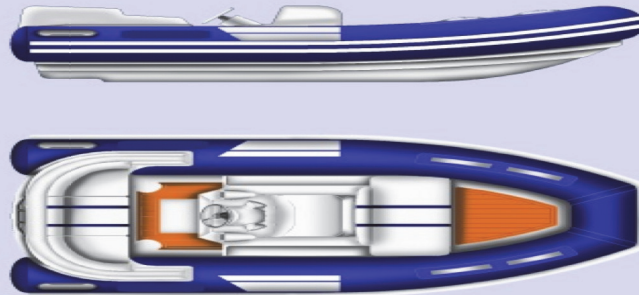

EVOLUTION TENDERS

Manufactured By:
Evolution Tenders LLC
2070 Tigertail Blvd Suite CC
Dania Beach, Florida
(954)540-2341
www.evolutiontenders.com

COMING September 2015

Yamaha 110 Hp Four Stroke

Evolution Tenders EVO 12

Following the success of Evolution Tenders M10 jet series the company has announced the release of their Evo series jet tender starting with the Evo 12.

The Evo 12 will feature a fully inflatable tube set coupled with an easy to maintain Yamaha 110hp power plant. The Evo design creates a deep deck for safety yet is only 32" overall in height. The helmsman's wrap around seat provides dual seating at the helm for comfort while the Yamaha power package provides low fuel consumption and extremely quiet operation.

While still in development and scheduled for a June release the Evo 12 will come in just under 11'9" with a 5'7" beam, seating for 4 adults plus gear, a 11 gallon fuel tank and be priced all inclusive at \$38,900. She will feature custom hull, deck and console colors, and choice of 3 tube colors, custom color cushions and electronics packages.

Specifications

LOA- 11'9"

Beam- 5'7"

Horsepower- 110 Yamaha

3 Tube Color Choices

Passengers- 5

Approx Weight- 720 lbs*

Fuel- 11gal