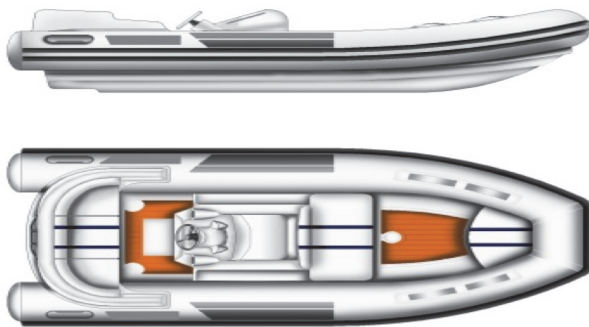

EVOLUTION TENDERS

Manufactured By:
Evolution Tenders LLC
2070 Tigertail Blvd Suite CC
Dania Beach, Florida
(954)540-2341
www.evolutiontenders.com

COMING OCT 2015

Yamaha 110 Hp Four Stroke

Evolution Tenders EVO 14

Following the success of Evolution Tenders M10 jet series the company has announced the release of their Evo series jet tender starting with the Evo 14.

The Evo 14 will feature a fully inflatable tube set coupled with an easy to maintain Yamaha 110hp power plant. The Evo design creates a deep deck for safety yet is only 32" overall in height. The helmsman's wrap around seat provides dual seating at the helm for comfort while the Yamaha power package provides low fuel consumption and extremely quiet operation.

While still in development and scheduled for a June release the Evo 14 will come in just under 14" with a 5'7" beam, seating for 4 adults plus gear, a 11 gallon fuel tank and be priced all inclusive at \$42,900. She will feature custom hull, deck and console colors, and choice of 3 tube colors, custom color cushions and electronics packages.

Specifications

LOA- 14"

Beam- 5'7"

Horsepower- 110 Yamaha

3 Tube Color Choices

Passengers- 6

Approx Weight- 795 lbs*

Fuel- 11gal