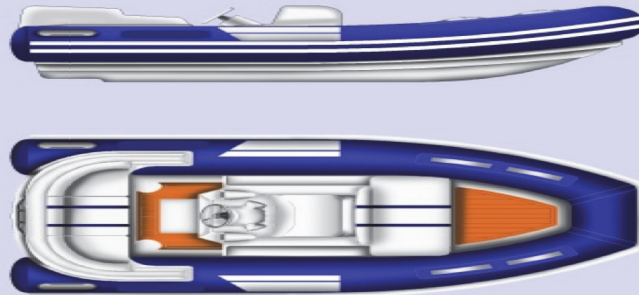

EVOLUTION TENDERS

Manufactured By:
Evolution Tenders LLC
2070 Tigertail Blvd Suite CC
Dania Beach, Florida
(954)540-2341
www.evolutiontenders.com

COMING OCT 2015

Yamaha 110 Hp Four Stroke

Evolution Tenders EVO 14

Following the success of Evolution Tenders M10 jet series the company has announced the release of their Evo series jet tender starting with the Evo 14.

The Evo 14 will feature a fully inflatable tube set coupled with an easy to maintain Yamaha 110hp power plant. The Evo design creates a deep deck for safety yet is only 32" overall in height. The helmsman's wrap around seat provides dual seating at the helm for comfort while the Yamaha power package provides low fuel consumption and extremely quiet operation.

While still in development and scheduled for a June release the Evo 14 will come in just under 14" with a 5'7" beam, seating for 4 adults plus gear, a 11 gallon fuel tank and be priced all inclusive at \$42,900. She will feature custom hull, deck and console colors, and choice of 3 tube colors, custom color cushions and electronics packages.

Specifications

LOA- 14"

Beam- 5'7"

Horsepower- 110 Yamaha

3 Tube Color Choices

Passengers- 6

Approx Weight- 795 lbs*

Fuel- 11gal